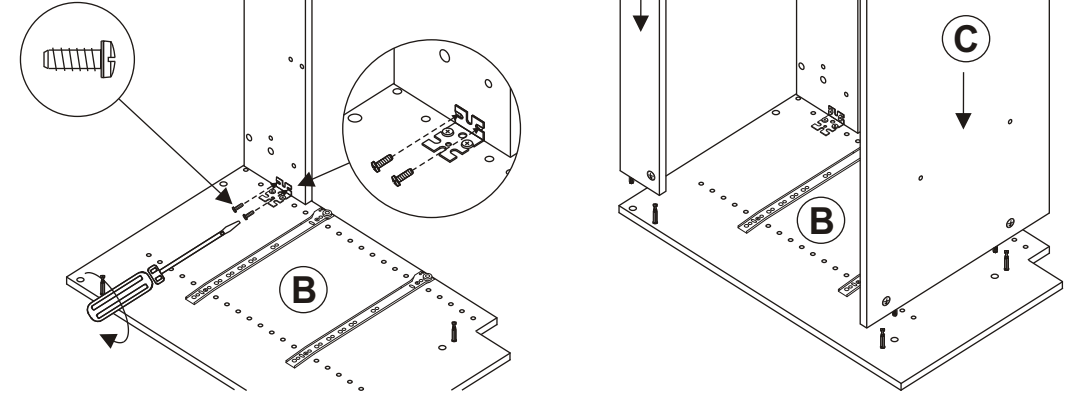

4

x 2

E → B
C → B
D → B