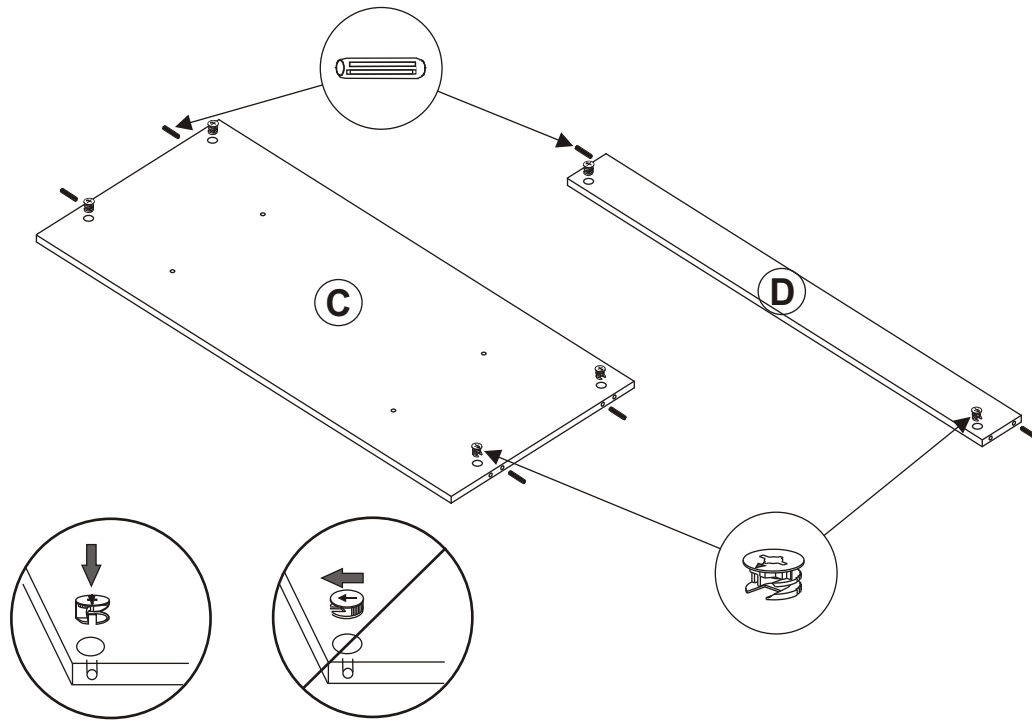

1
ASSEMBLY SHELF

1
BACK RAIL

1
SUBPANEL

2
CENTER GABLE

2
HINGE STRIP

1
TOE KICK

4
DRAWER BOTTOM

4
DRAWER BACK

2
10" H DRAWER FACE

2
11" H DRAWER FACE

1
DOOR

2
DOOR

(VSD48M1.2) P1 OF 5

3

 x 6

 x 6