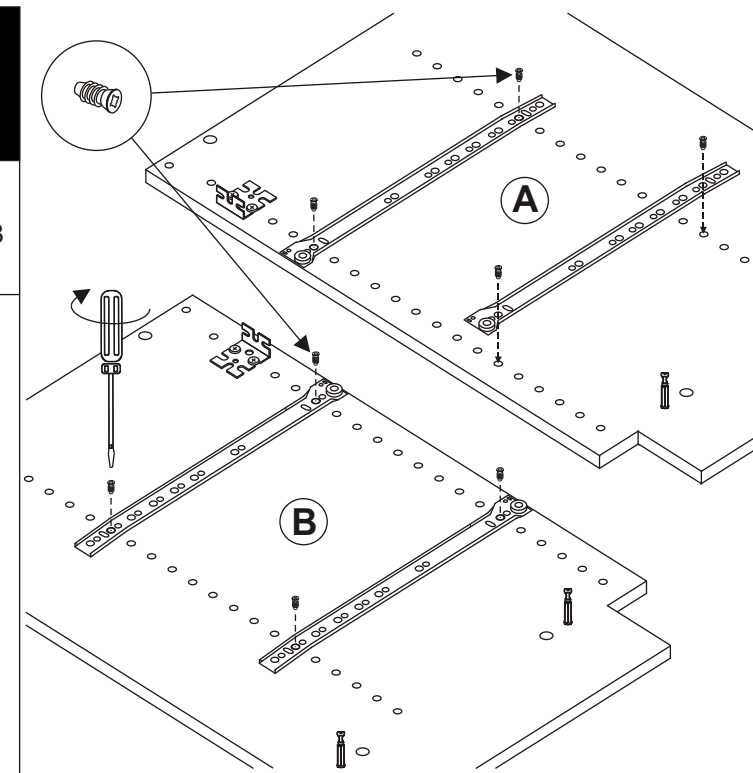

1

x 6

x 4

x 2

2

x 8

1
LEFT HAND GABLE

1
RIGHT HAND GABLE

1
ASSEMBLY SHELF

1
BACK RAIL

1
SUBPANEL

2
CENTER GABLE

2
HINGE STRIP

1
TOE KICK

4
DRAWER BOTTOM

4
DRAWER BACK

2
10" H DRAWER FACE

2
11" H DRAWER FACE

1
DOOR

2
DOOR

(VSD48M1.2) P1 OF 5

3

 x 6

 x 6

15

X 4

16

17

X 2

18